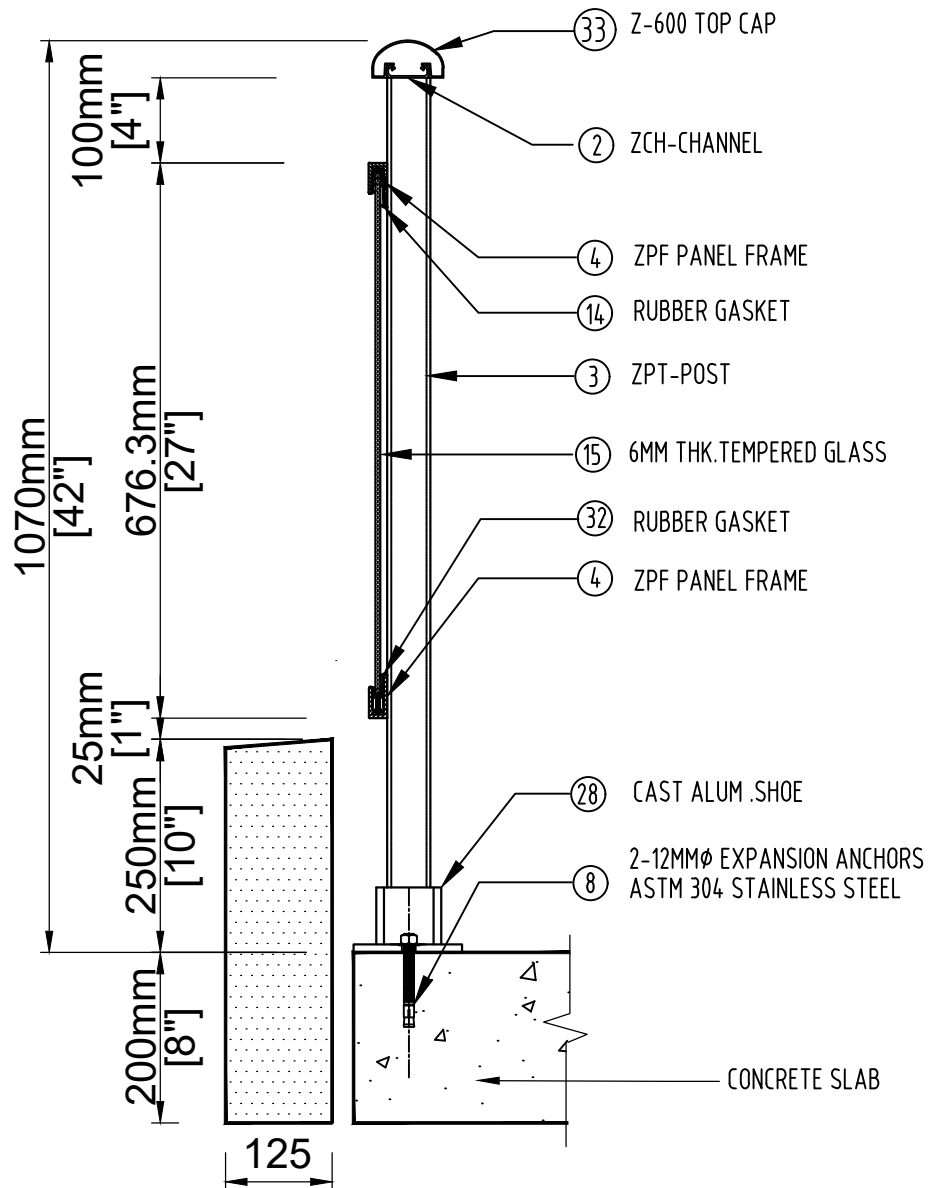

ART

aluminum railing technologies ltd.

66 Rivalda Rd, Toronto, Ontario M9M 2M3
Tel: (416) 740-9304 Fax: (416) 740-0720

CROSS SECTION TYPE - 8A
GLASS RAILING TOP CAP, TOP MOUNTED