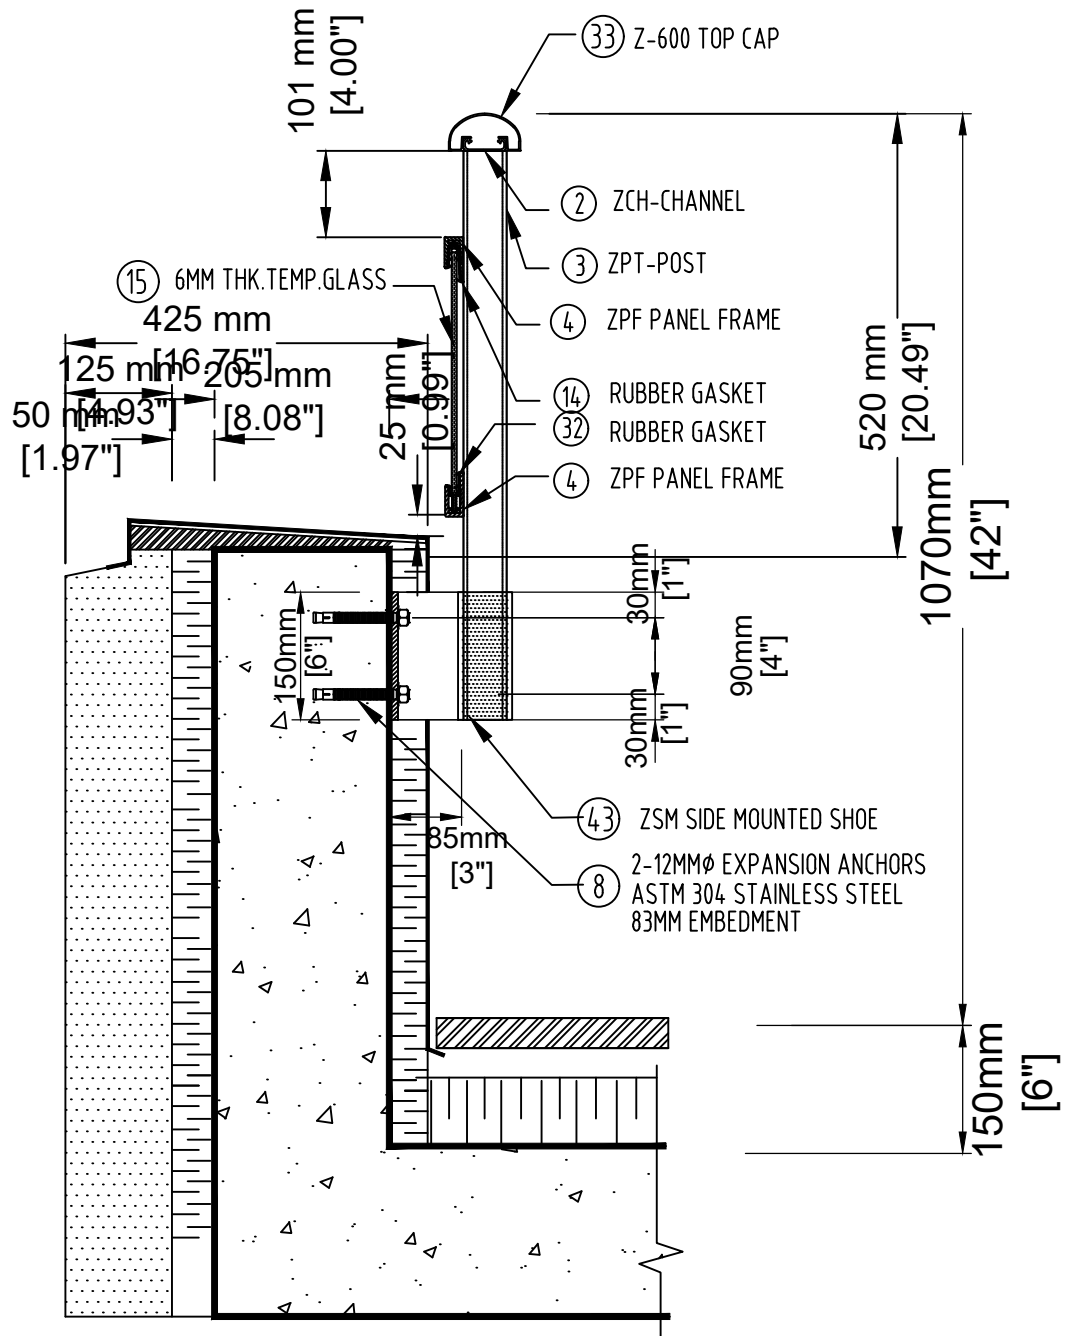

ART

aluminum railing technologies ltd.

66 Rivalda Rd, Toronto, Ontario M9M 2M3
 Tel: (416) 740-9304 Fax: (416) 740-0720

CROSS SECTION TYPE - 8
 GLASS RAILING TOP CAP, SIDE MOUNTED