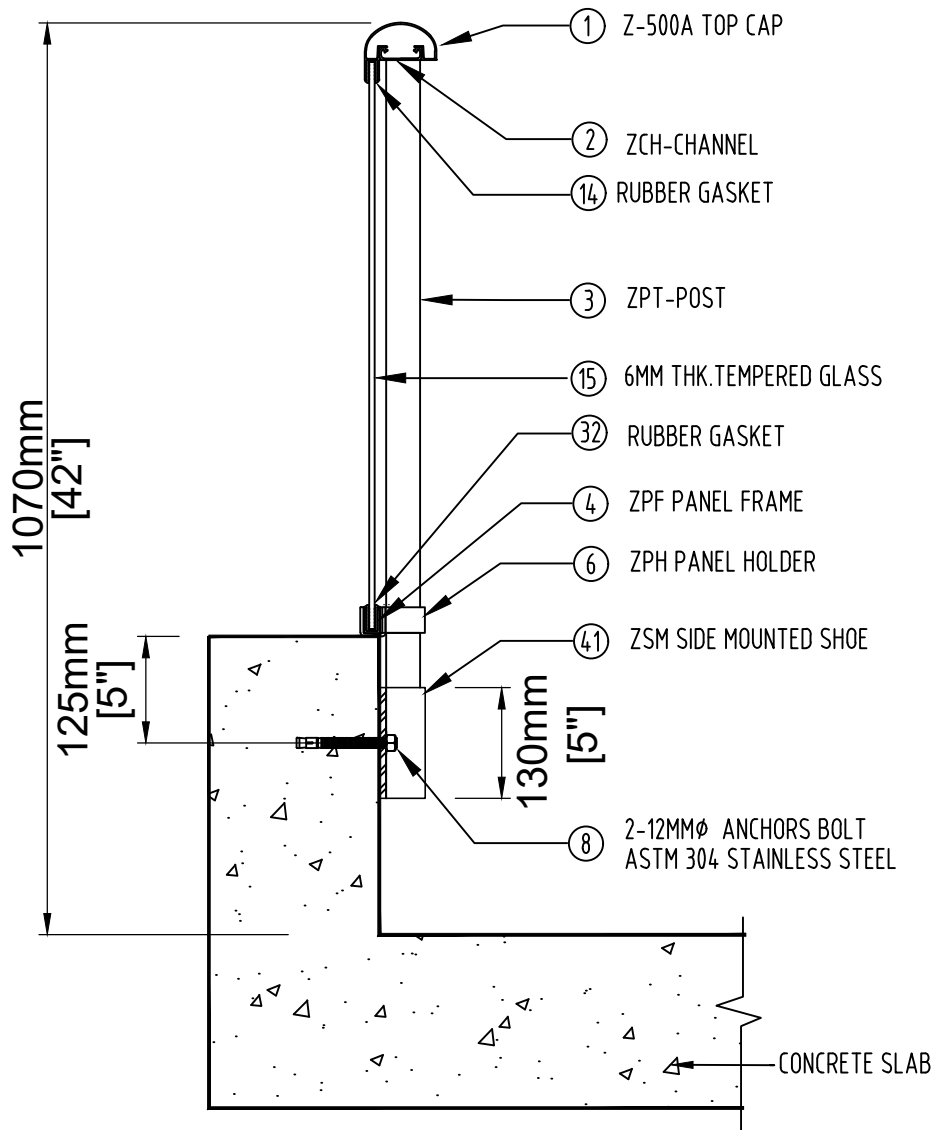

## CROSS SECTION TYPE-7C

GLASS RAILING w/Z500A TOP CAP, SIDE MOUNTED