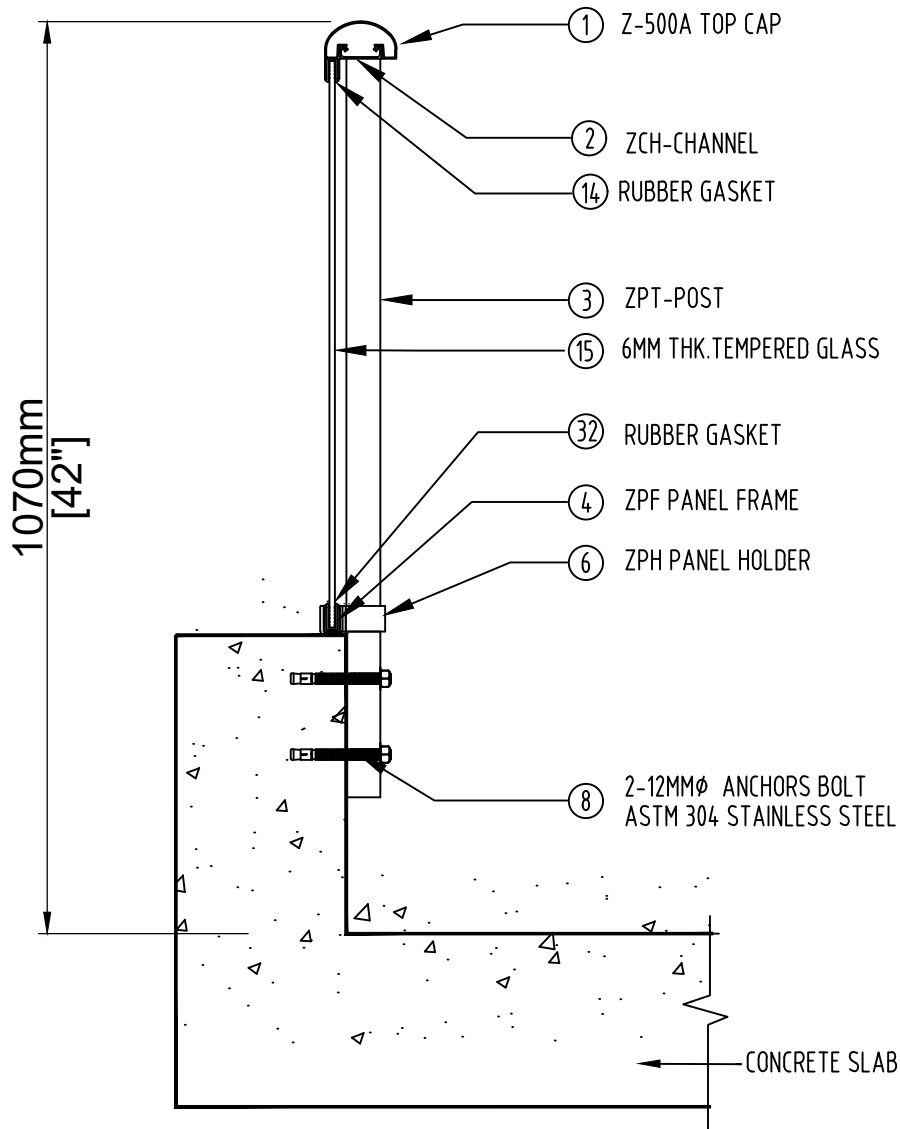

## CROSS SECTION TYPE-7B

GLASS RAILING w/Z500A TOP CAP, SIDE MOUNTED