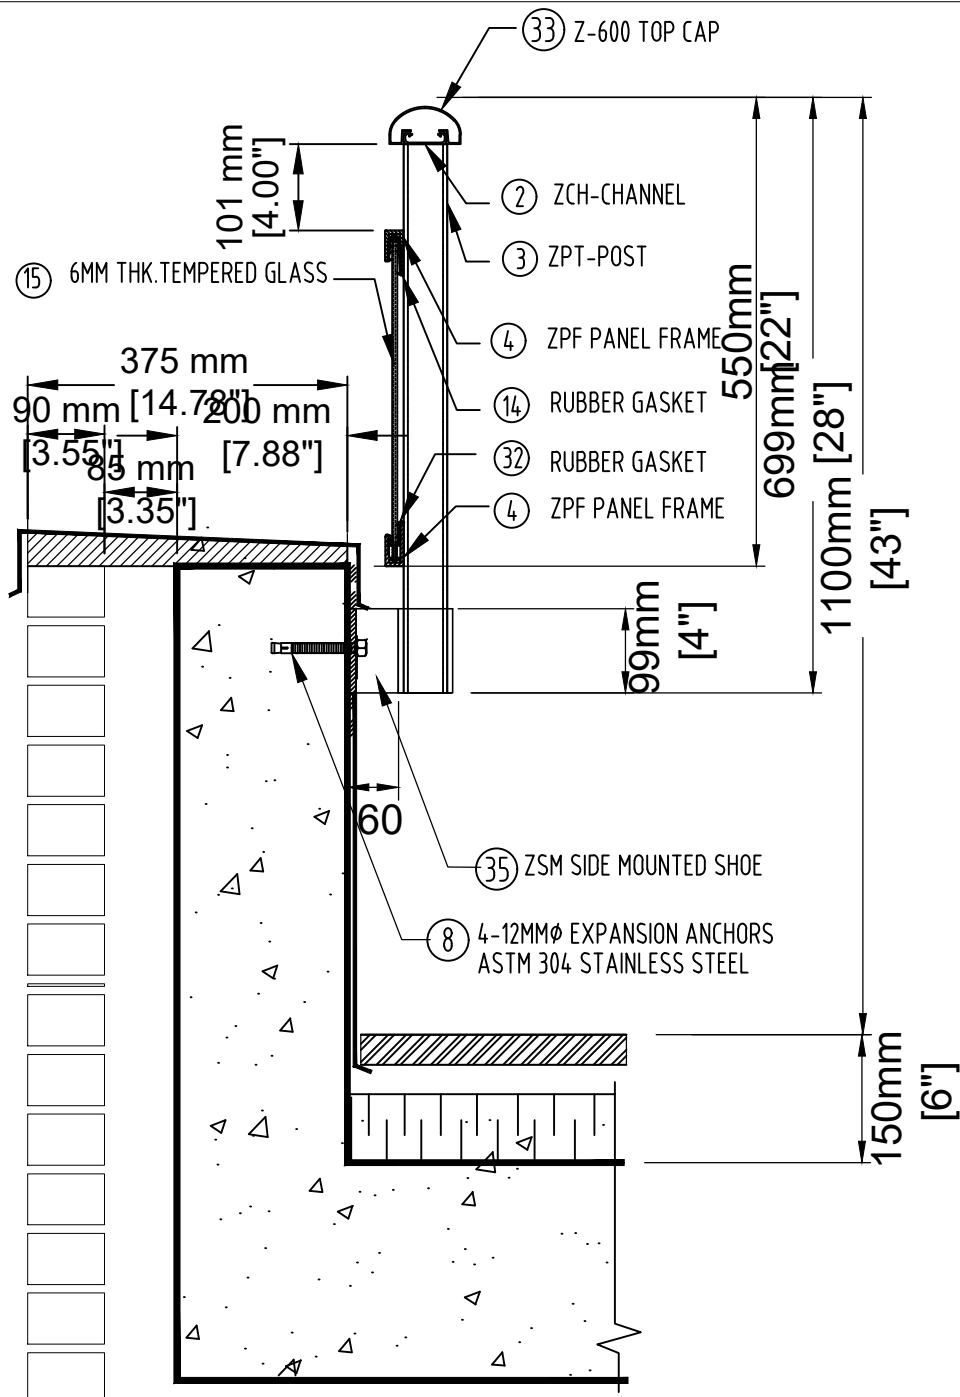

# ART

aluminum railing technologies ltd.

66 Rivalda Rd, Toronto, Ontario M9M 2M3  
Tel: (416) 740-9304 Fax: (416) 740-0720

**CROSS SECTION TYPE - 7A**  
GLASS RAILING TOP CAP, SIDE MOUNTED