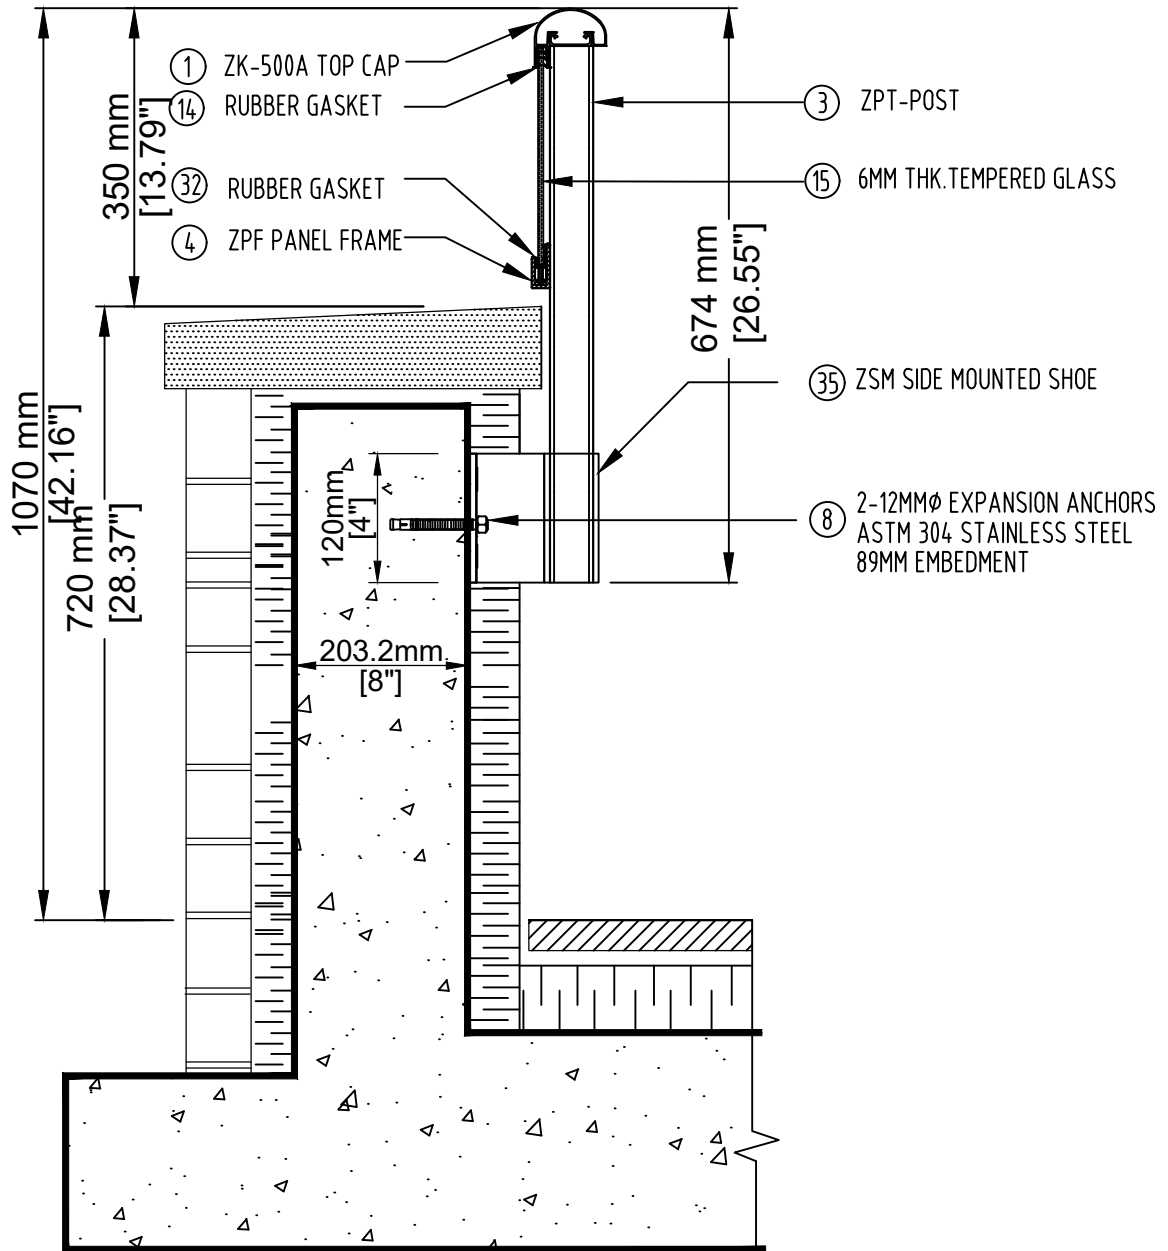

# ART

aluminum railing technologies ltd.

66 Rivalda Rd, Toronto, Ontario M9M 2M3  
Tel: (416) 740-9304 Fax: (416) 740-0720

CROSS SECTION TYPE - 7  
GLASS RAILING TOP CAP, SIDE MOUNTED