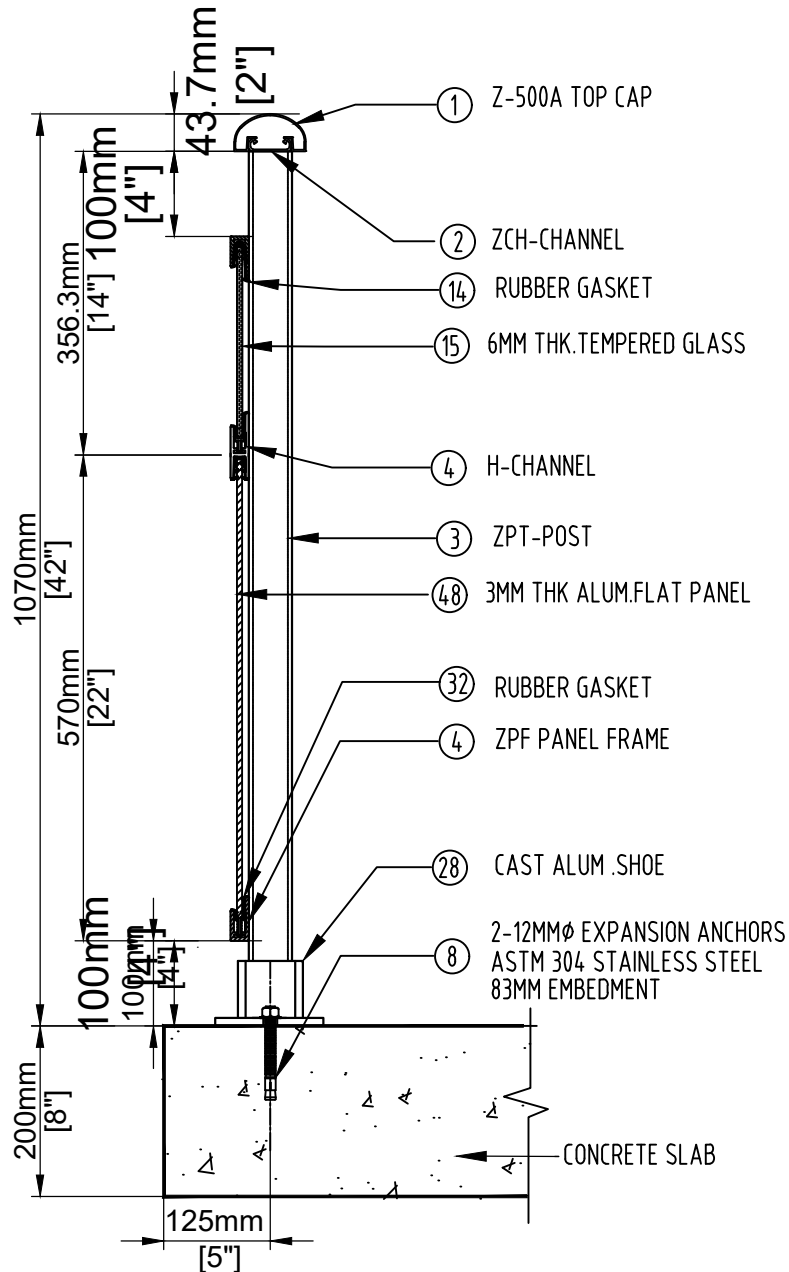

# ART

aluminum railing technologies ltd.

66 Rivalda Rd, Toronto, Ontario M9M 2M3  
Tel: (416) 740-9304 Fax: (416) 740-0720

CROSS SECTION TYPE - 6A  
GLASS & ALUM PANEL RAILING TOP CAP, TOP MOUNTED