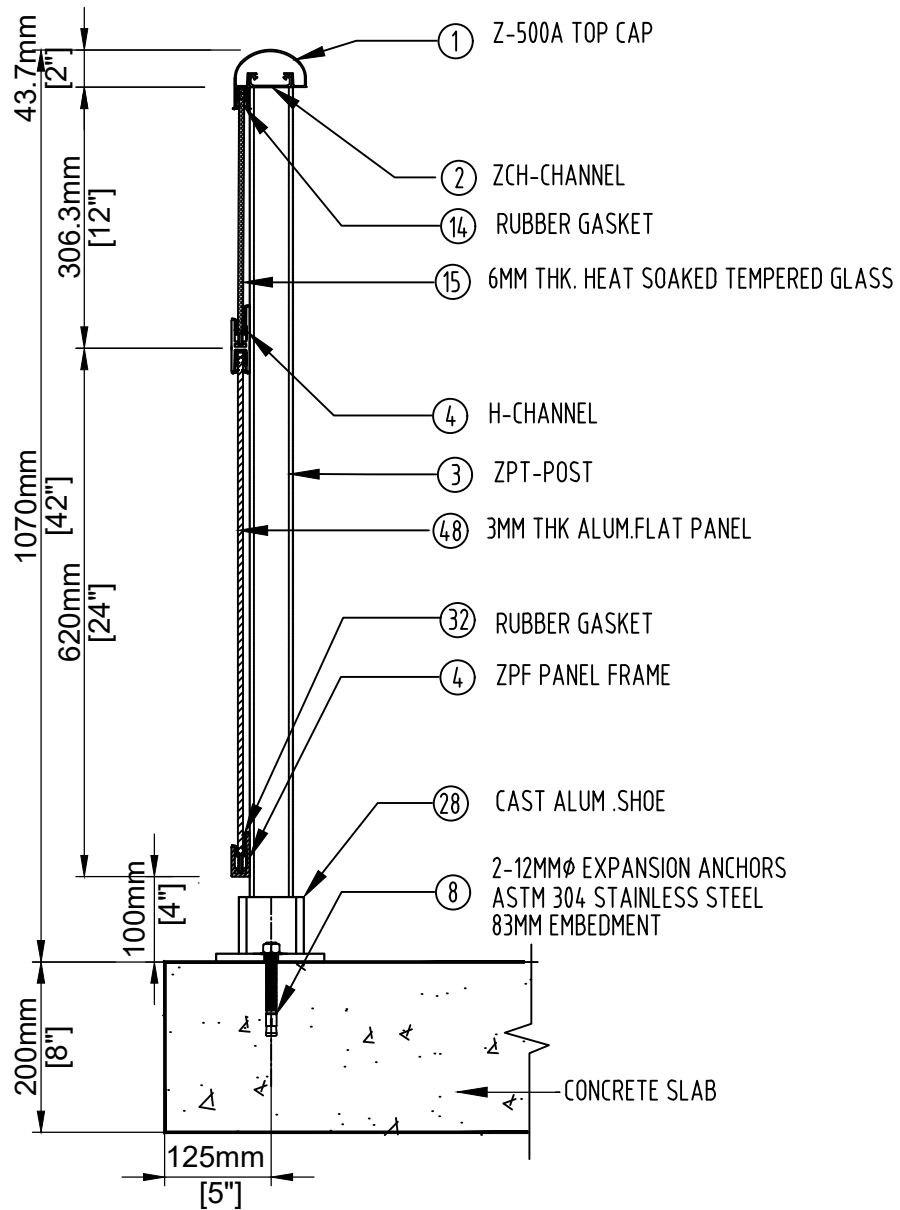

ART

aluminum railing technologies ltd.

66 Rivalda Rd, Toronto, Ontario M9M 2M3
Tel: (416) 740-9304 Fax: (416) 740-0720

CROSS SECTION TYPE - 6
GLASS & ALUM PANEL RAILING TOP CAP, TOP MOUNTED