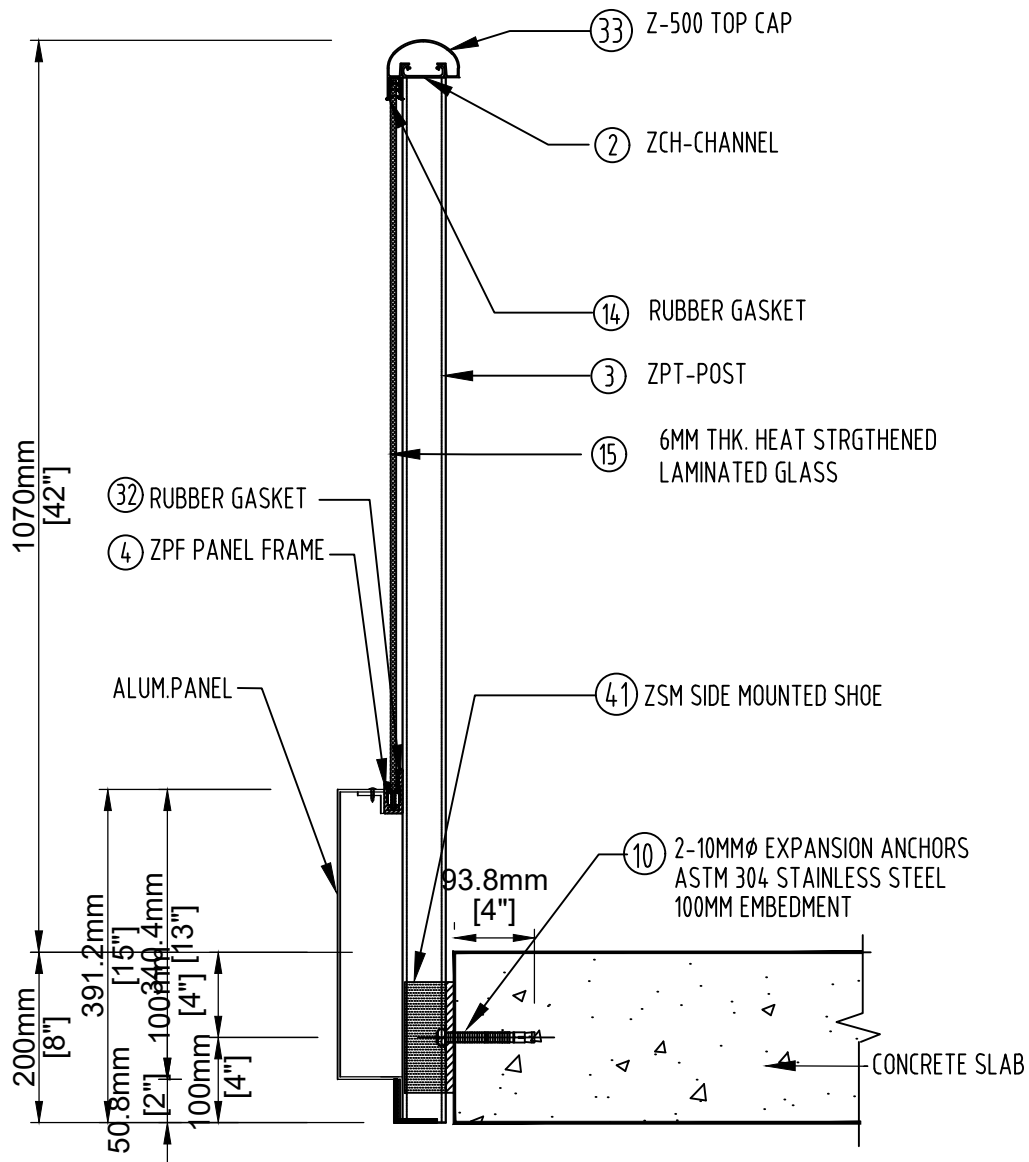

ART

aluminum railing technologies ltd.

66 Rivalda Rd, Toronto, Ontario M9M 2M3
 Tel: (416) 740-9304 Fax: (416) 740-0720

CROSS SECTION TYPE – 5A
 GLASS & ALUM.PANEL RAILING TOP CAP, SIDE MOUNTED