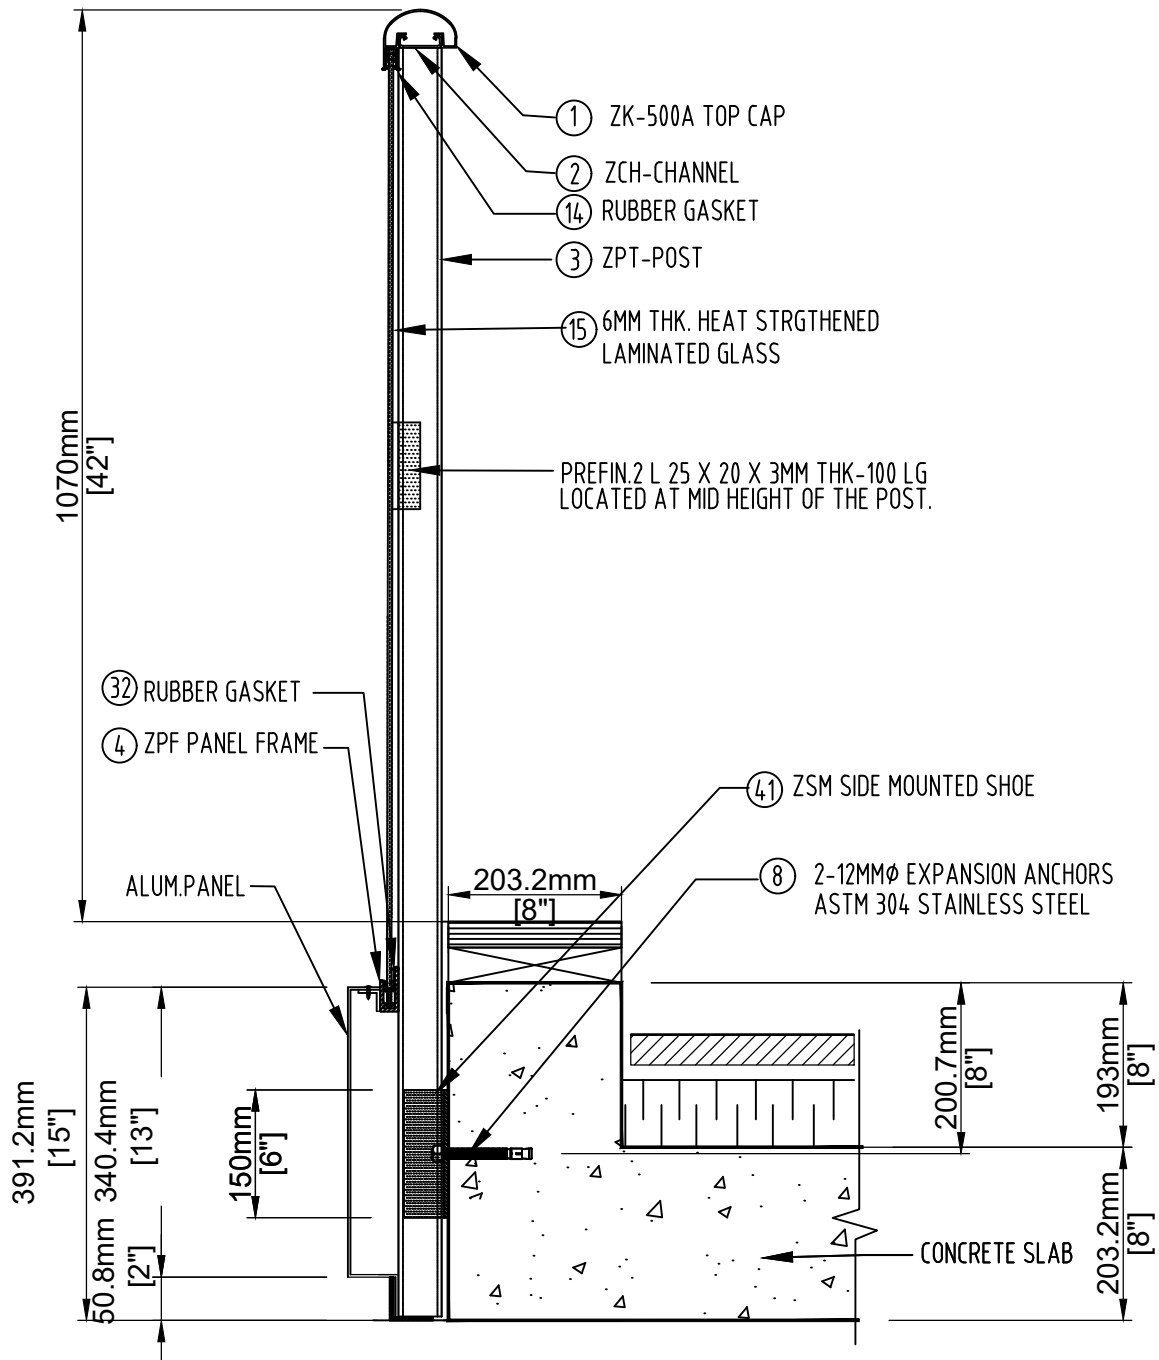

# ART

aluminum railing technologies ltd.

66 Rivalda Rd, Toronto, Ontario M9M 2M3  
 Tel: (416) 740-9304 Fax: (416) 740-0720

CROSS SECTION TYPE - 5  
 GLASS & ALUM.PANEL RAILING TOP CAP, SIDE MOUNTED