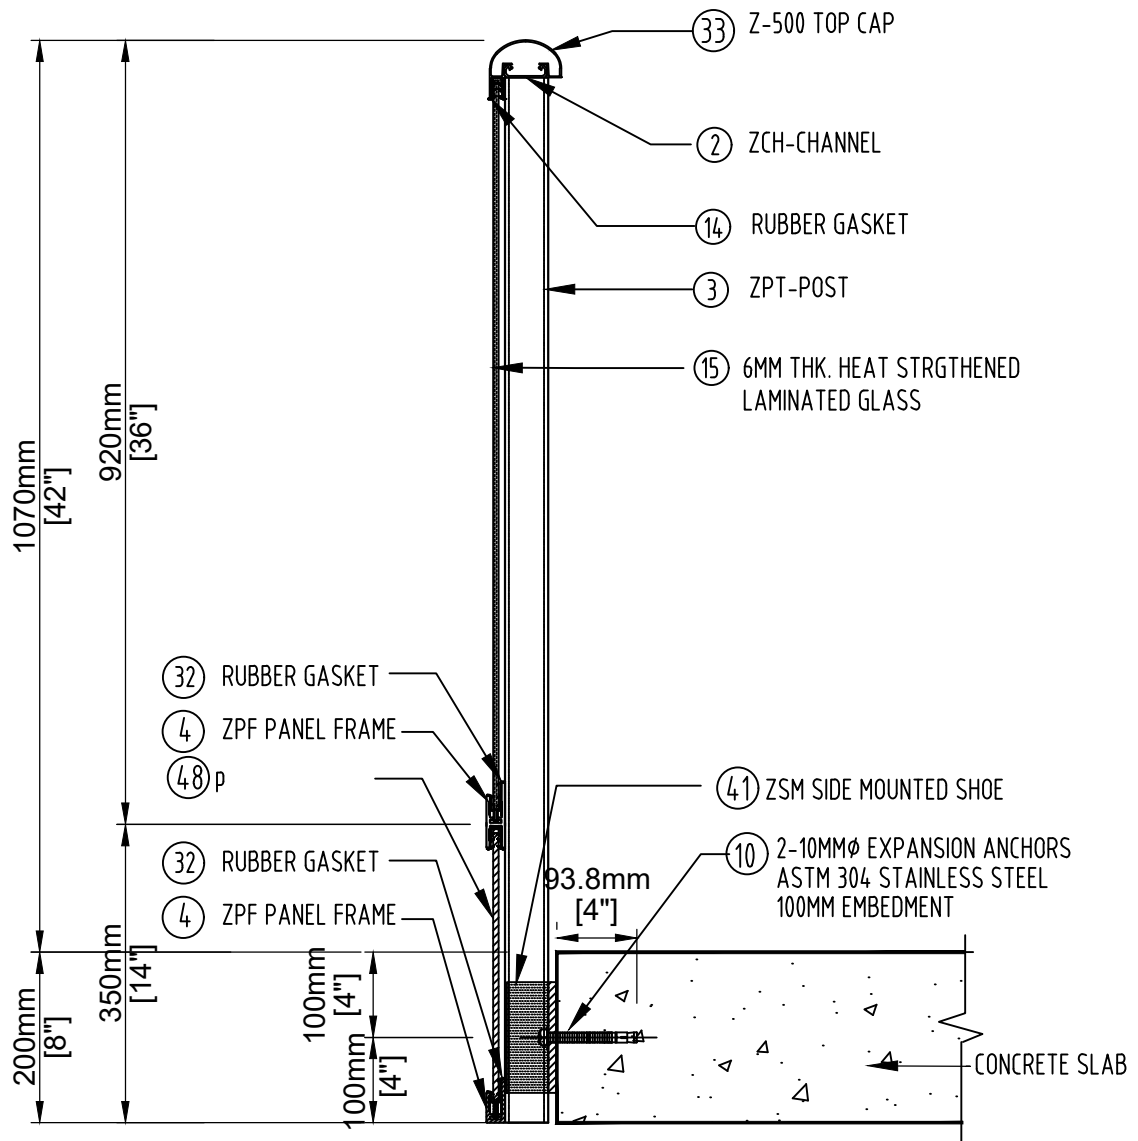

ART

aluminum railing technologies ltd.

66 Rivalda Rd, Toronto, Ontario M9M 2M3
 Tel: (416) 740-9304 Fax: (416) 740-0720

CROSS SECTION TYPE - 4A
 GLASS & ALUM.PANEL RAILING TOP CAP, SIDE MOUNTED