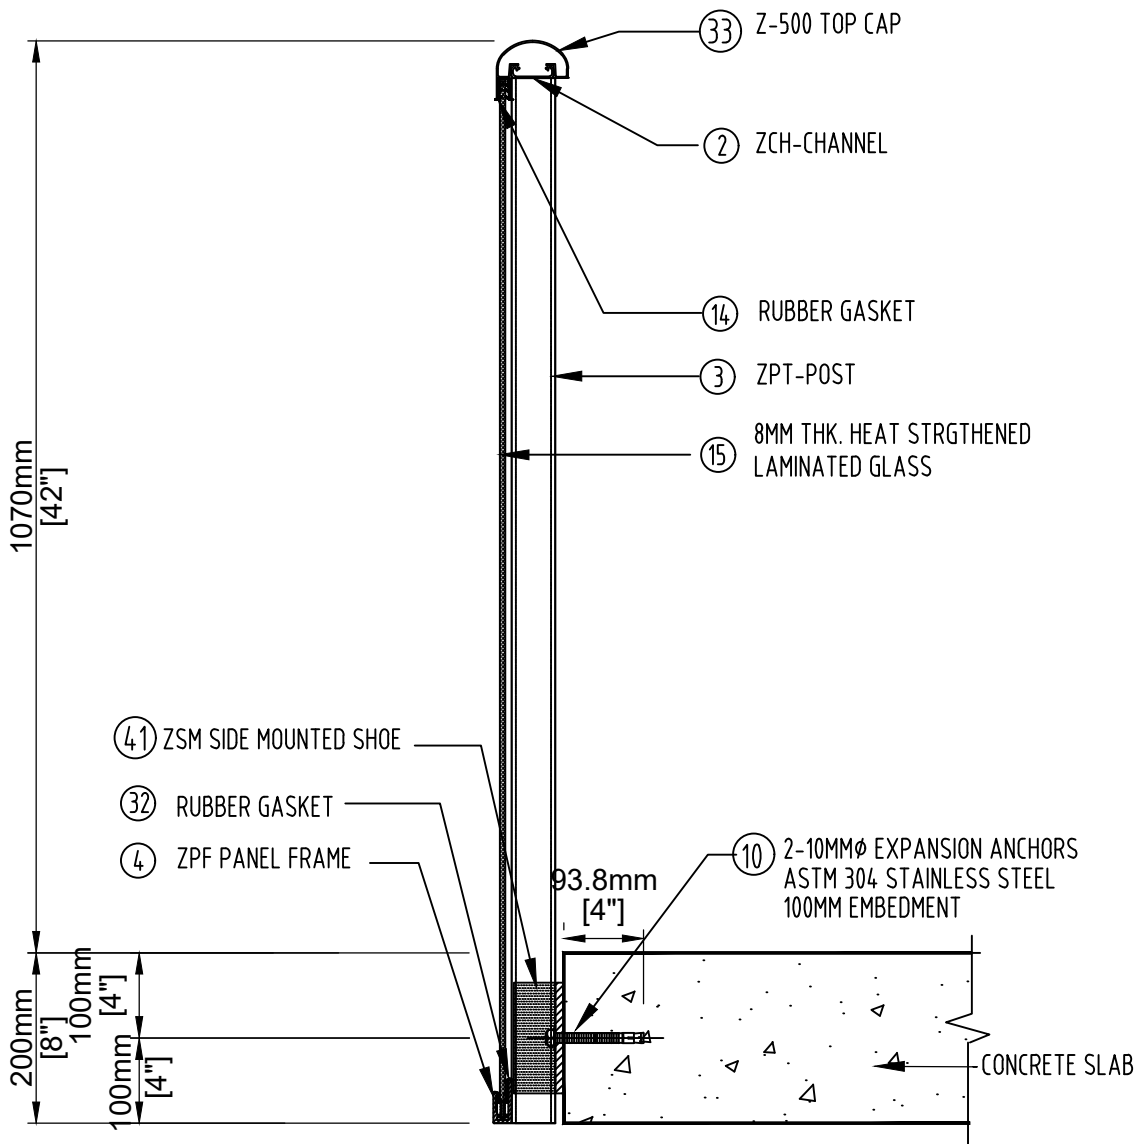

# ART

aluminum railing technologies ltd.

66 Rivalda Rd, Toronto, Ontario M9M 2M3  
Tel: (416) 740-9304 Fax: (416) 740-0720

CROSS SECTION TYPE - 4  
ALUM.GLASS RAILING TOP CAP, SIDE MOUNTED