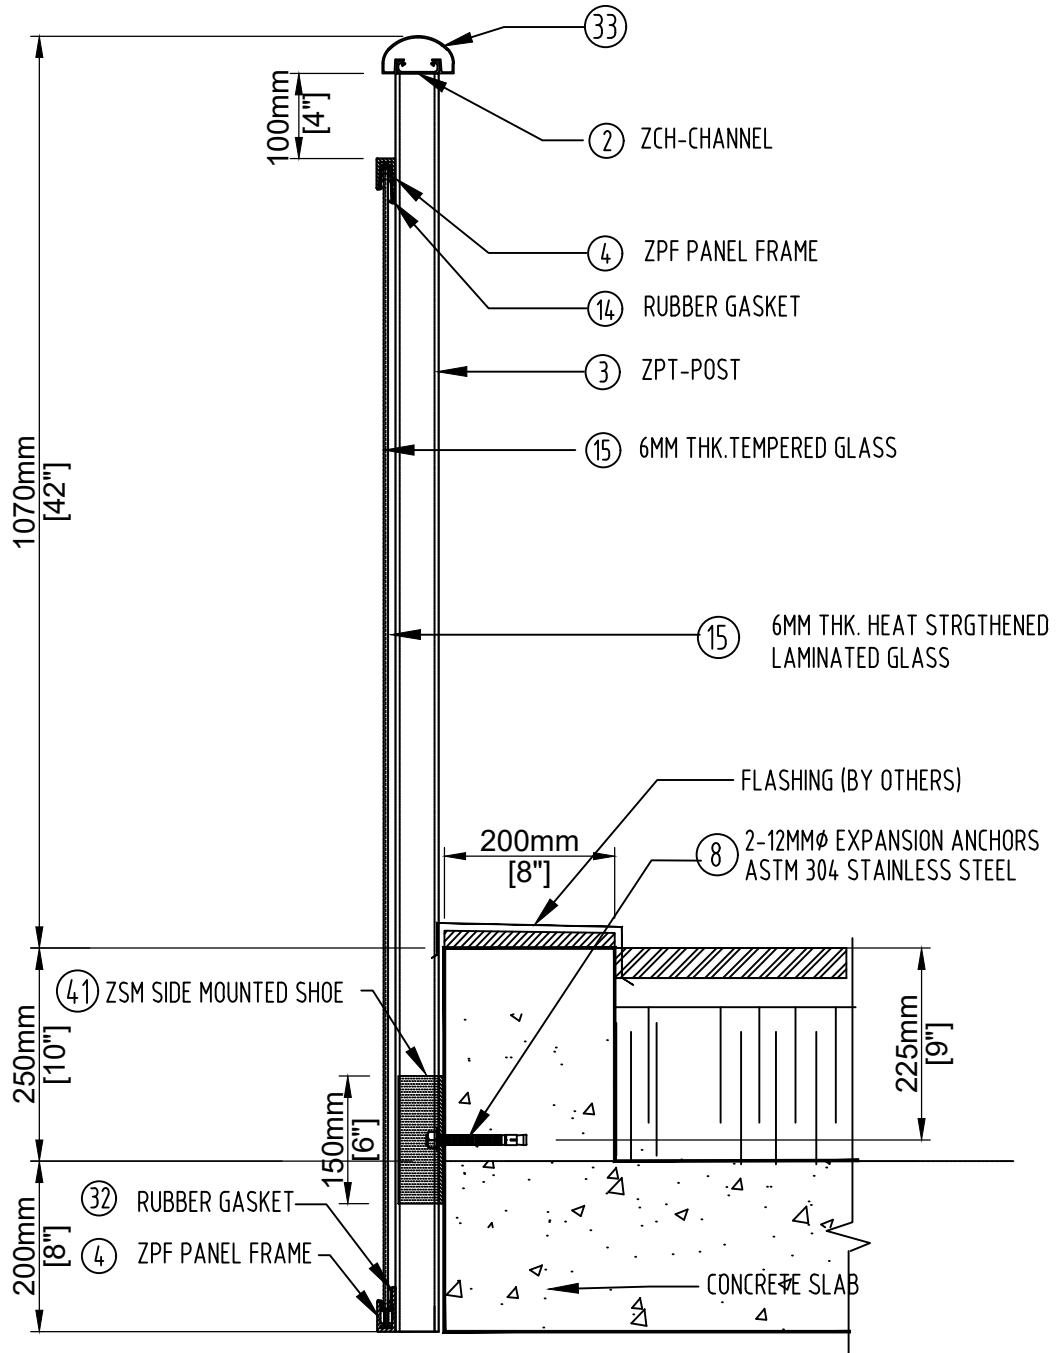

ART

aluminum railing technologies ltd.

66 Rivalda Rd, Toronto, Ontario M9M 2M3
Tel: (416) 740-9304 Fax: (416) 740-0720

CROSS SECTION TYPE - 3A
ALUM.GLASS RAILING TOP CAP, SIDE MOUNTED