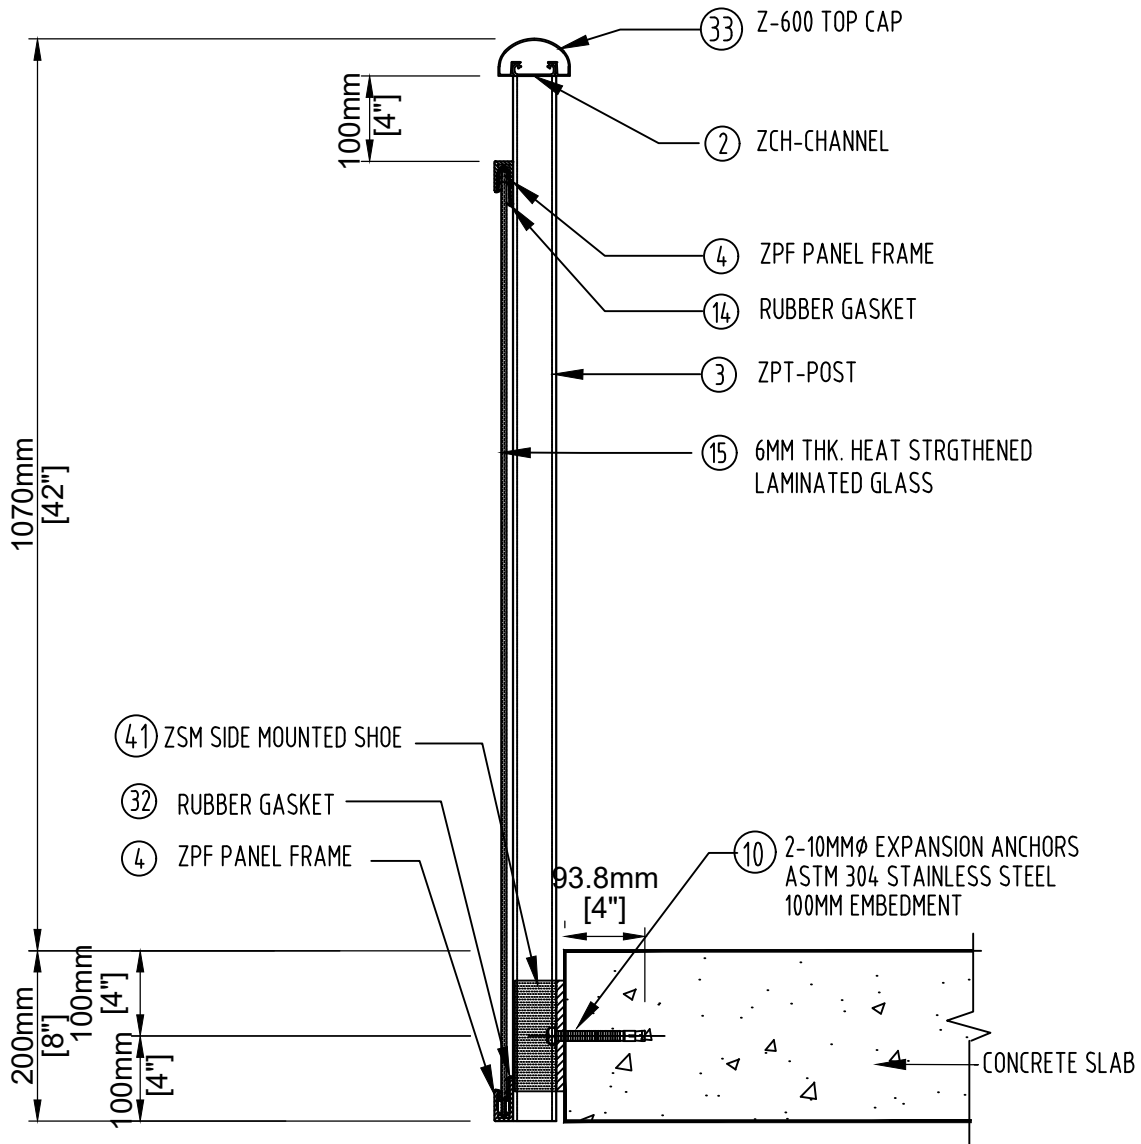

# ART

aluminum railing technologies ltd.

66 Rivalda Rd, Toronto, Ontario M9M 2M3  
 Tel: (416) 740-9304 Fax: (416) 740-0720

**CROSS SECTION TYPE - 3**  
 ALUM.GLASS RAILING TOP CAP, SIDE MOUNTED