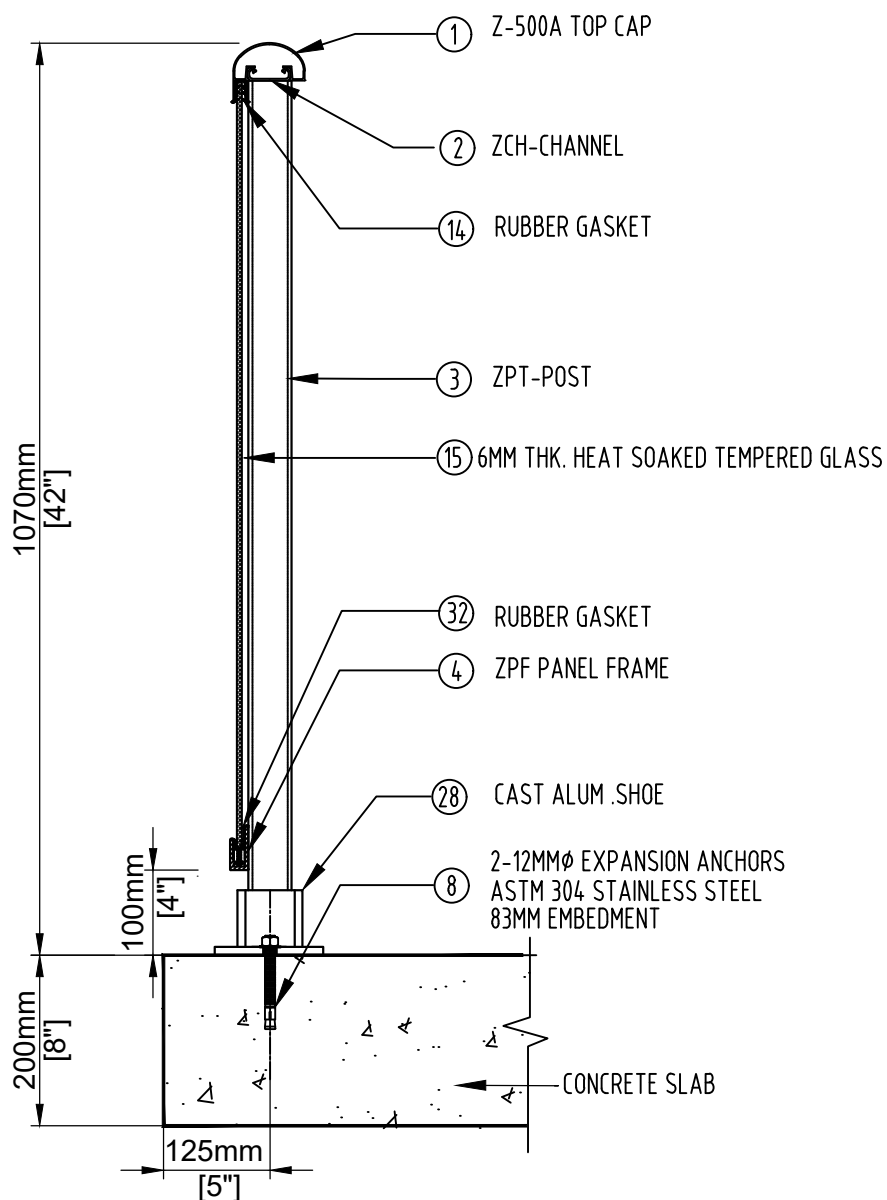

ART

aluminum railing technologies ltd.

66 Rivalda Rd, Toronto, Ontario M9M 2M3
Tel: (416) 740-9304 Fax: (416) 740-0720

CROSS SECTION TYPE - 2A
ALUM. GLASS RAILING TOP CAP, TOP MOUNTED