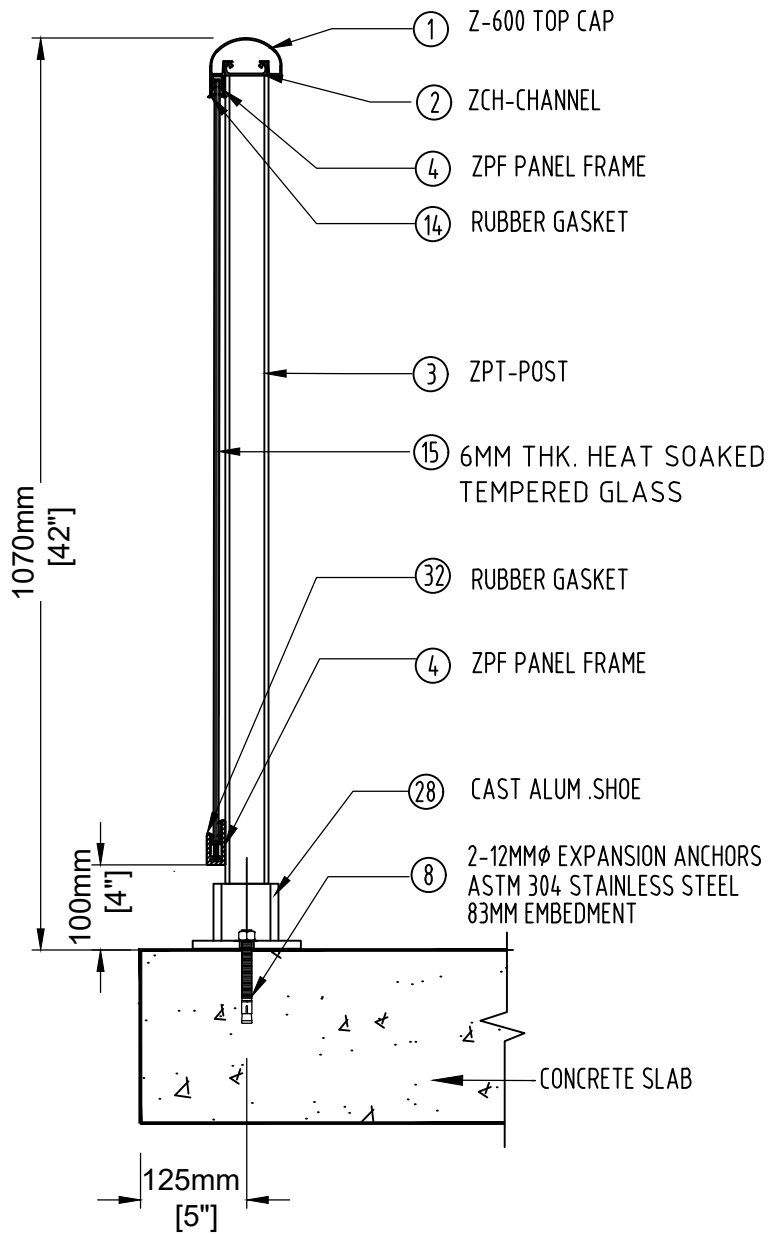

# ART

aluminum railing technologies ltd.

66 Rivalda Rd, Toronto, Ontario M9M 2M3  
Tel: (416) 740-9304 Fax: (416) 740-0720

**CROSS SECTION TYPE - 2**  
ALUM. GLASS RAILING TOP CAP, TOP MOUNTED