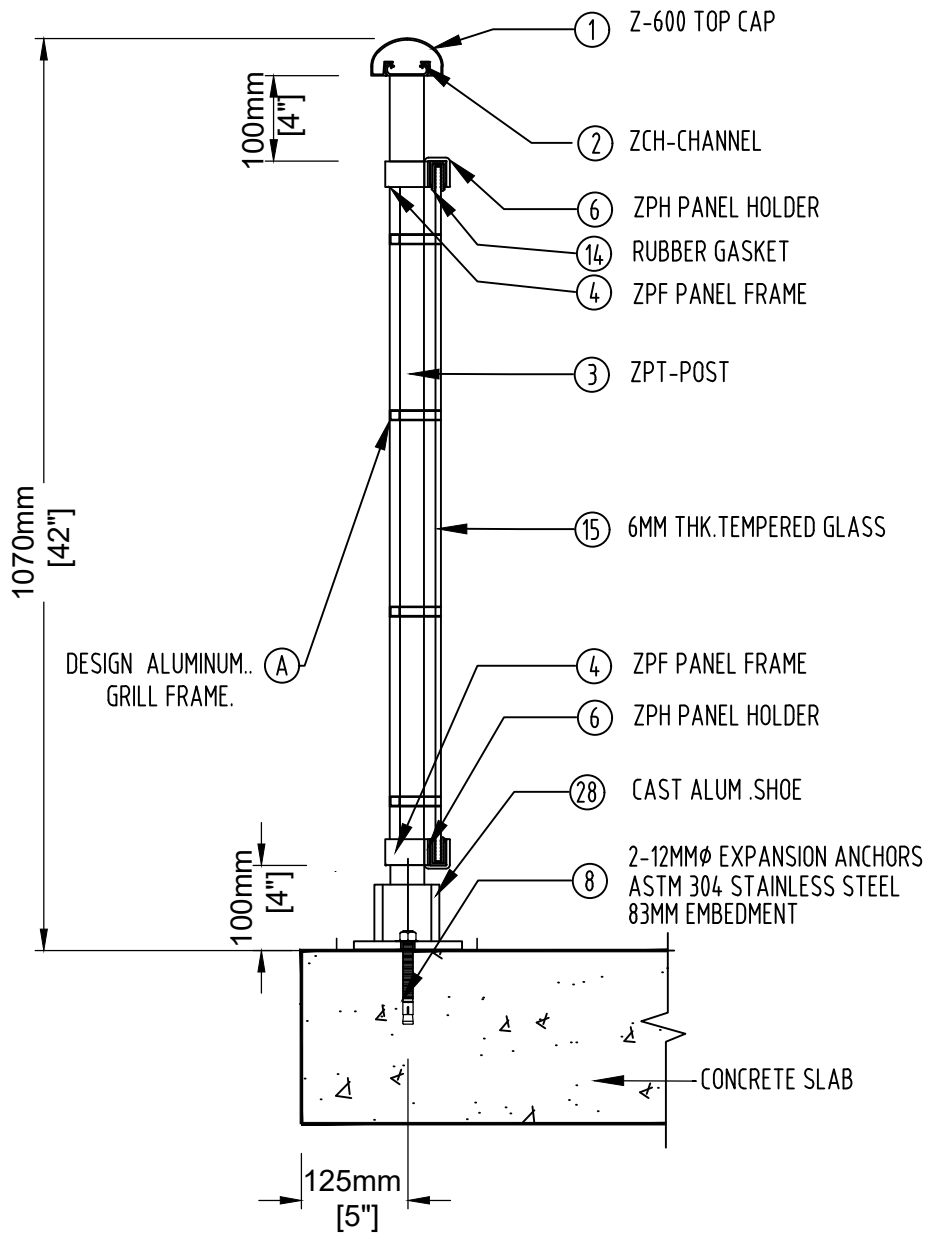

ART

aluminum railing technologies ltd.

66 Rivalda Rd, Toronto, Ontario M9M 2M3
Tel: (416) 740-9304 Fax: (416) 740-0720

CROSS SECTION TYPE-1D

ALUM.GLASS RAILING w/Z600 TOP CAP, TOP MOUNTED WITH GRILL FRAME.