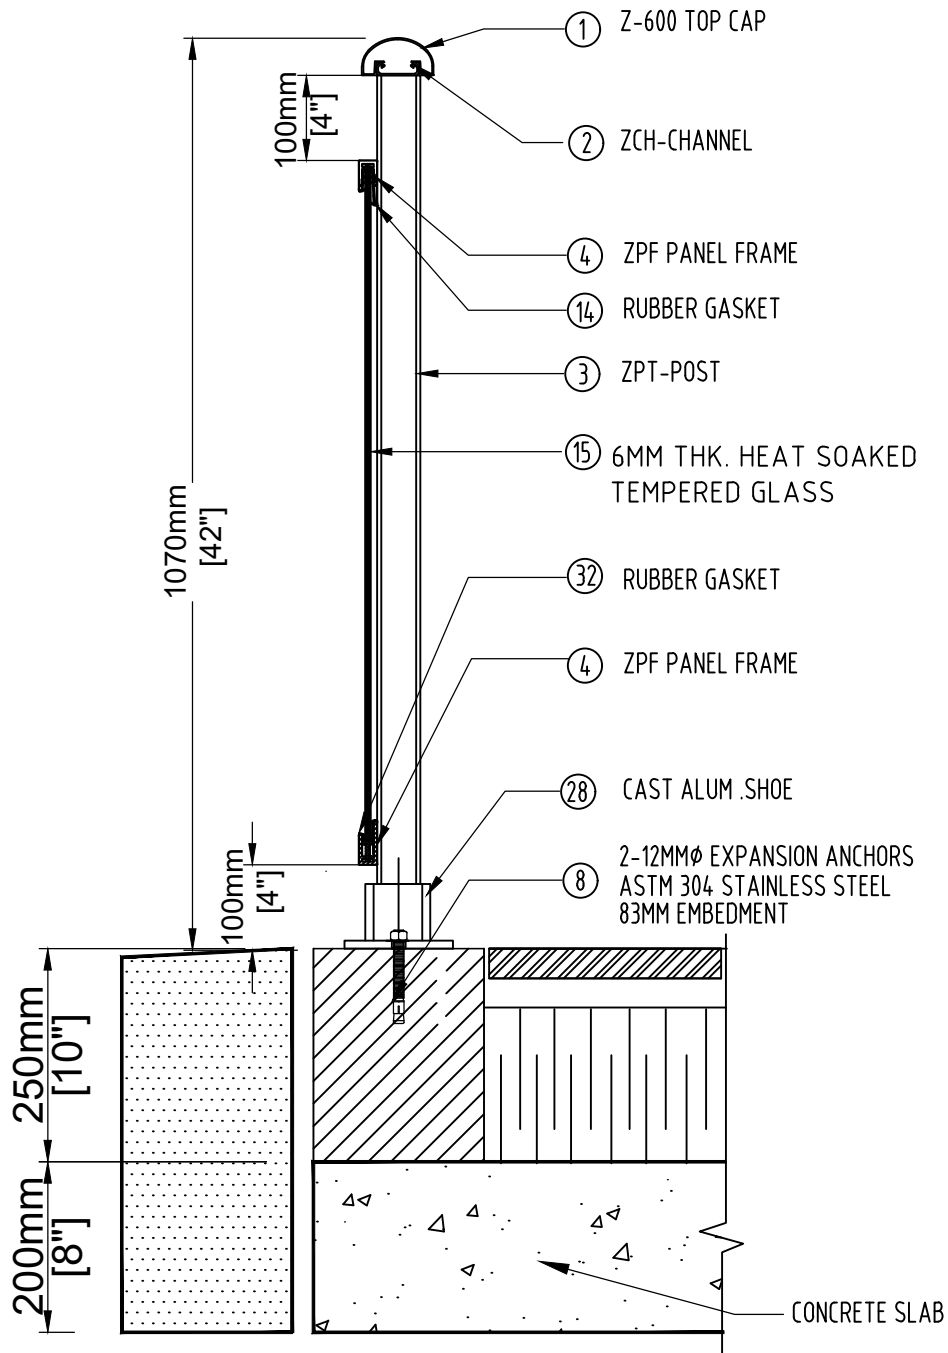

ART

aluminum railing technologies ltd.

66 Rivalda Rd, Toronto, Ontario M9M 2M3
Tel: (416) 740-9304 Fax: (416) 740-0720

CROSS SECTION TYPE - 1A

ALUM.GLASS RAILING TOP CAP, TOP MOUNTED