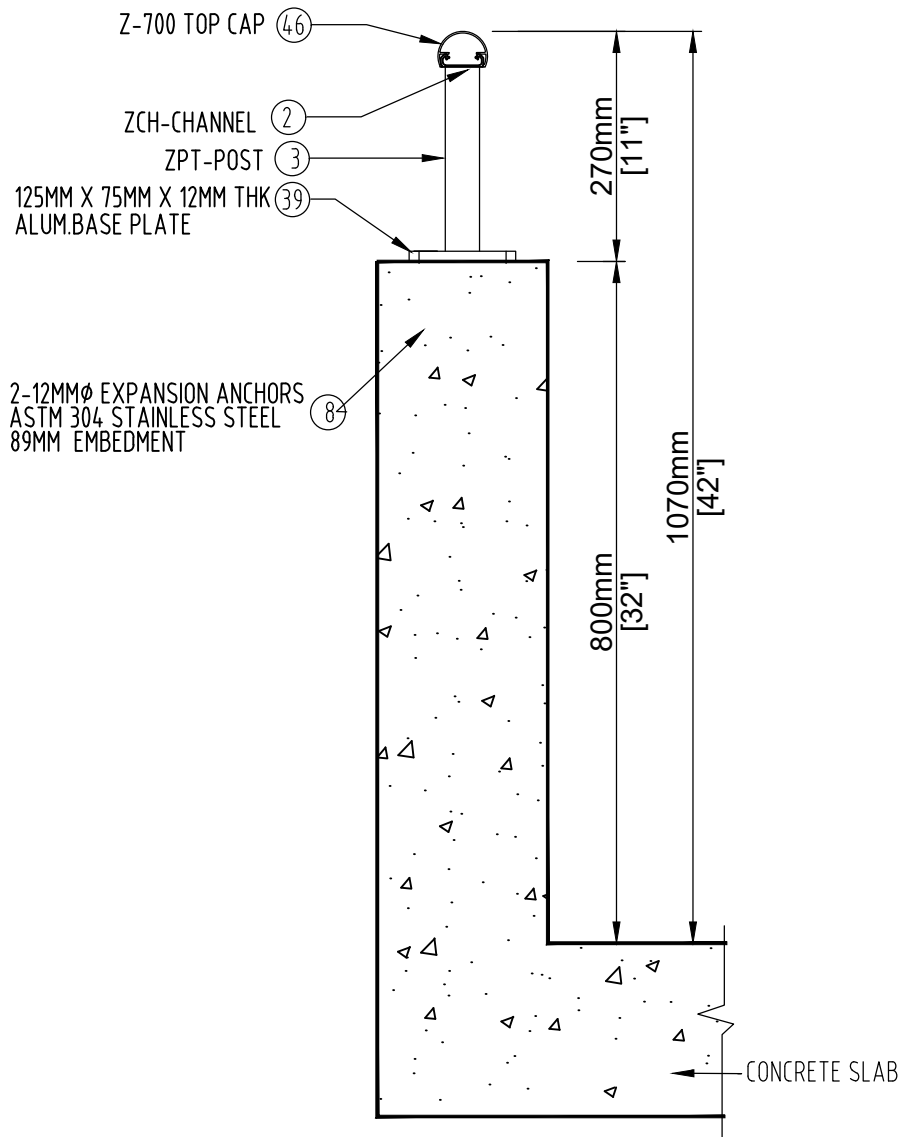

ART

aluminum railing technologies ltd.

66 Rivalda Rd, Toronto, Ontario M9M 2M3
Tel: (416) 740-9304 Fax: (416) 740-0720

CROSS SECTION TYPE-15

ALUM. PIPE RAILING w/Z700 TOP CAP, TOP MOUNTED