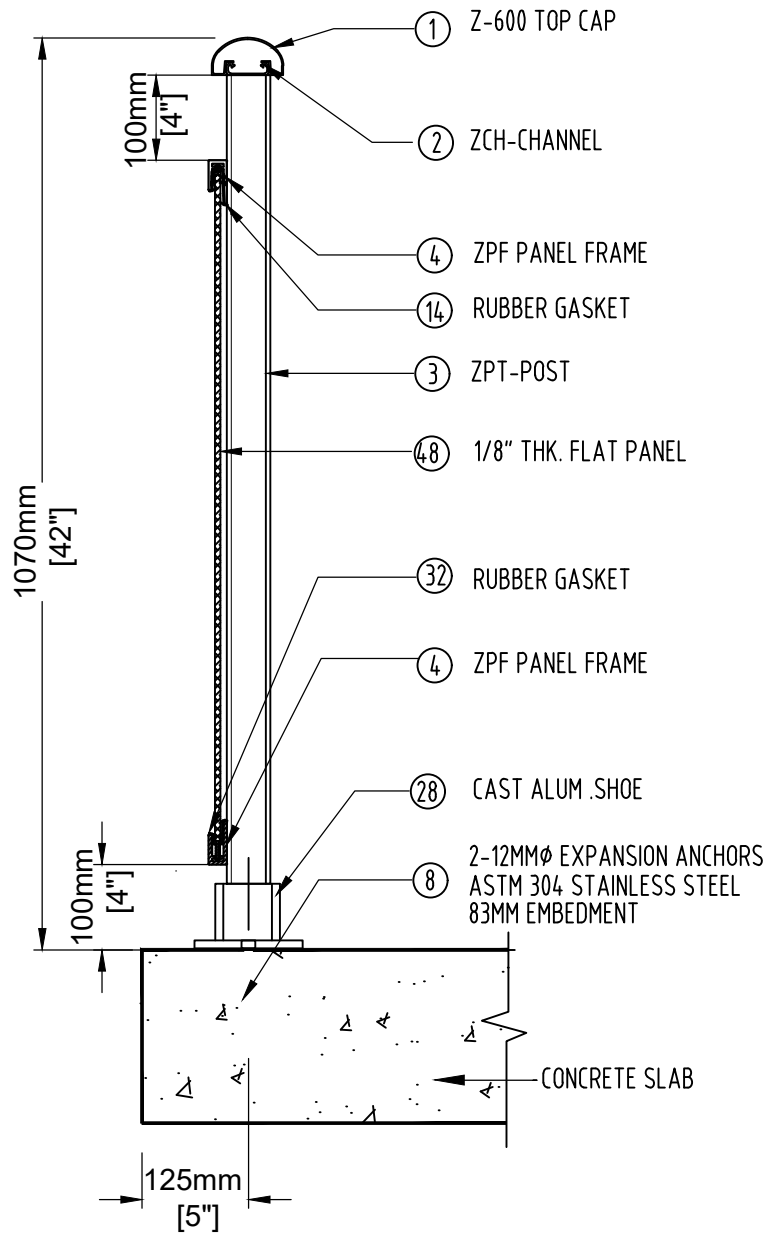

ART

aluminum railing technologies ltd.

66 Rivalda Rd, Toronto, Ontario M9M 2M3
Tel: (416) 740-9304 Fax: (416) 740-0720

CROSS SECTION TYPE - 13

ALUM.PANEL RAILING TOP CAP, TOP MOUNTED