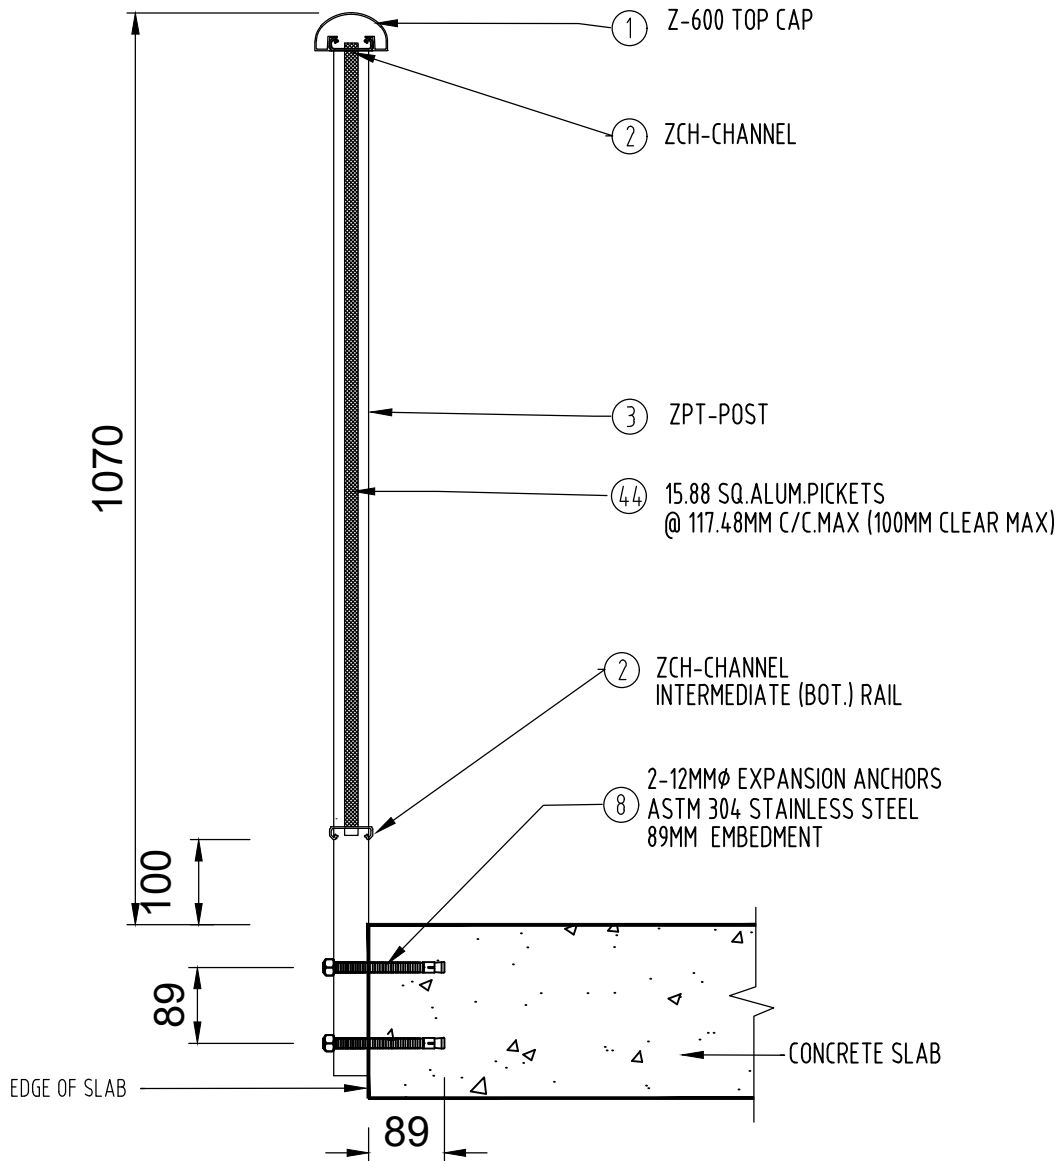

## CROSS SECTION TYPE-12B

PICKET RAILING w/Z600 TOP CAP, SIDE MOUNTED