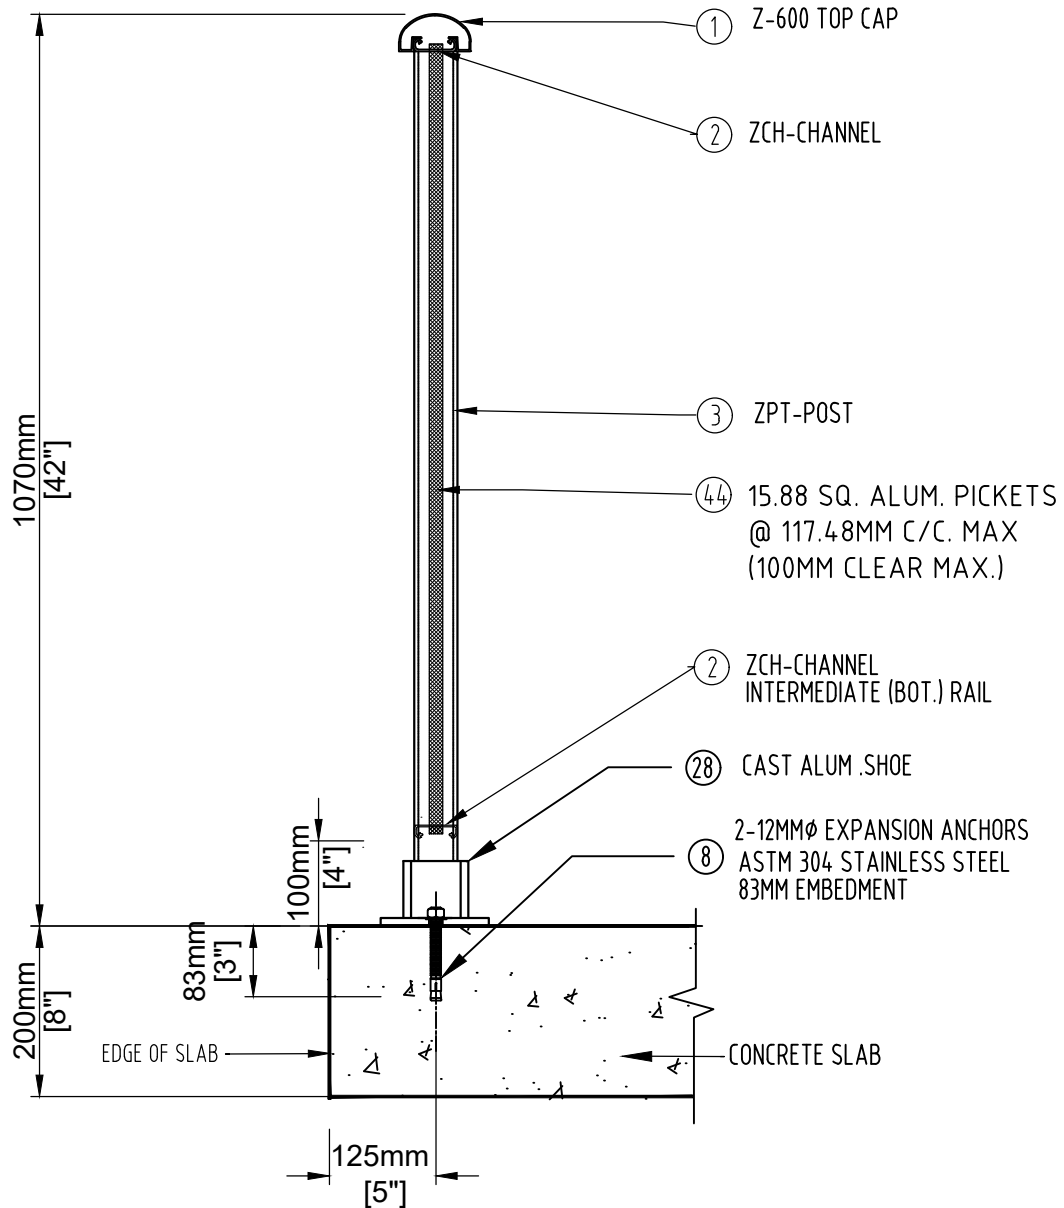

# ART

aluminum railing technologies ltd.

66 Rivalda Rd, Toronto, Ontario M9M 2M3  
Tel: (416) 740-9304 Fax: (416) 740-0720

**CROSS SECTION TYPE - 12**  
PICKET RAILING w/Z600 TOP CAP, TOP MOUNTED