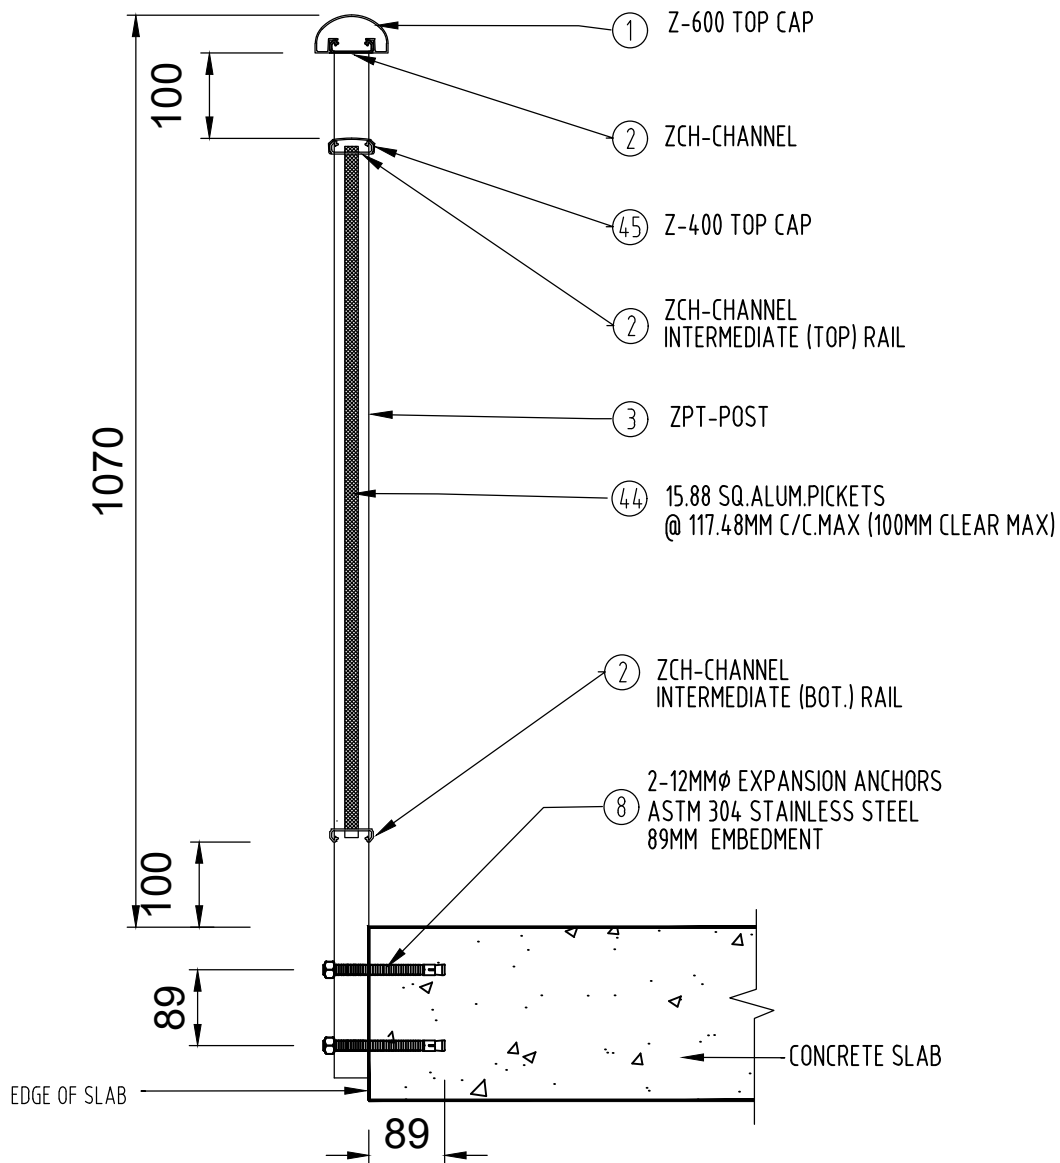

## CROSS SECTION TYPE-11B

PICKET RAILING w/Z600 TOP CAP, SIDE MOUNTED