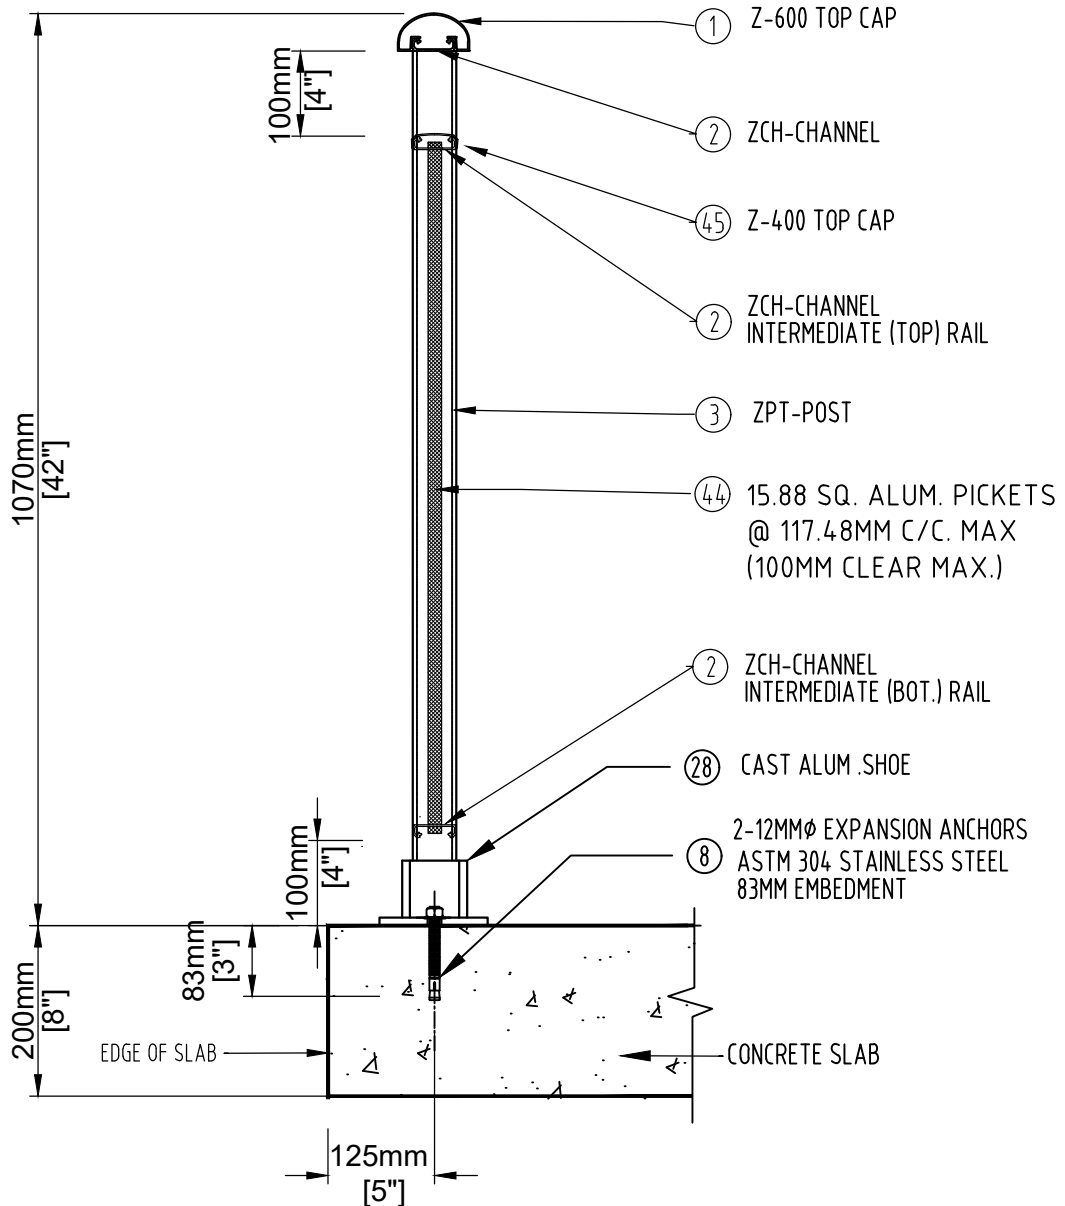

ART

aluminum railing technologies ltd.

66 Rivalda Rd, Toronto, Ontario M9M 2M3
Tel: (416) 740-9304 Fax: (416) 740-0720

CROSS SECTION TYPE -11
PICKET RAILING w/Z600 TOP CAP, TOP MOUNTED