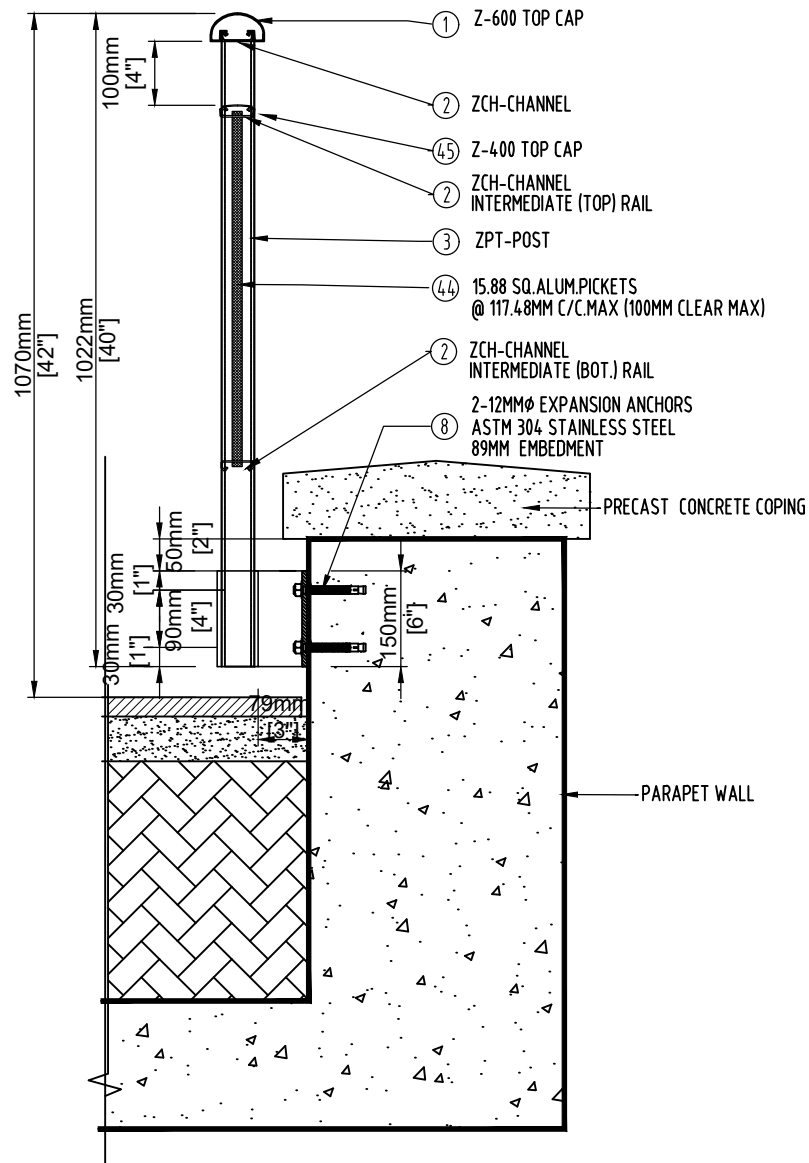

ART

aluminum railing technologies ltd.

66 Rivalda Rd, Toronto, Ontario M9M 2M3
Tel: (416) 740-9304 Fax: (416) 740-0720

CROSS SECTION TYPE - 10
PICKET RAILING TOP CAP, SIDE MOUNTED