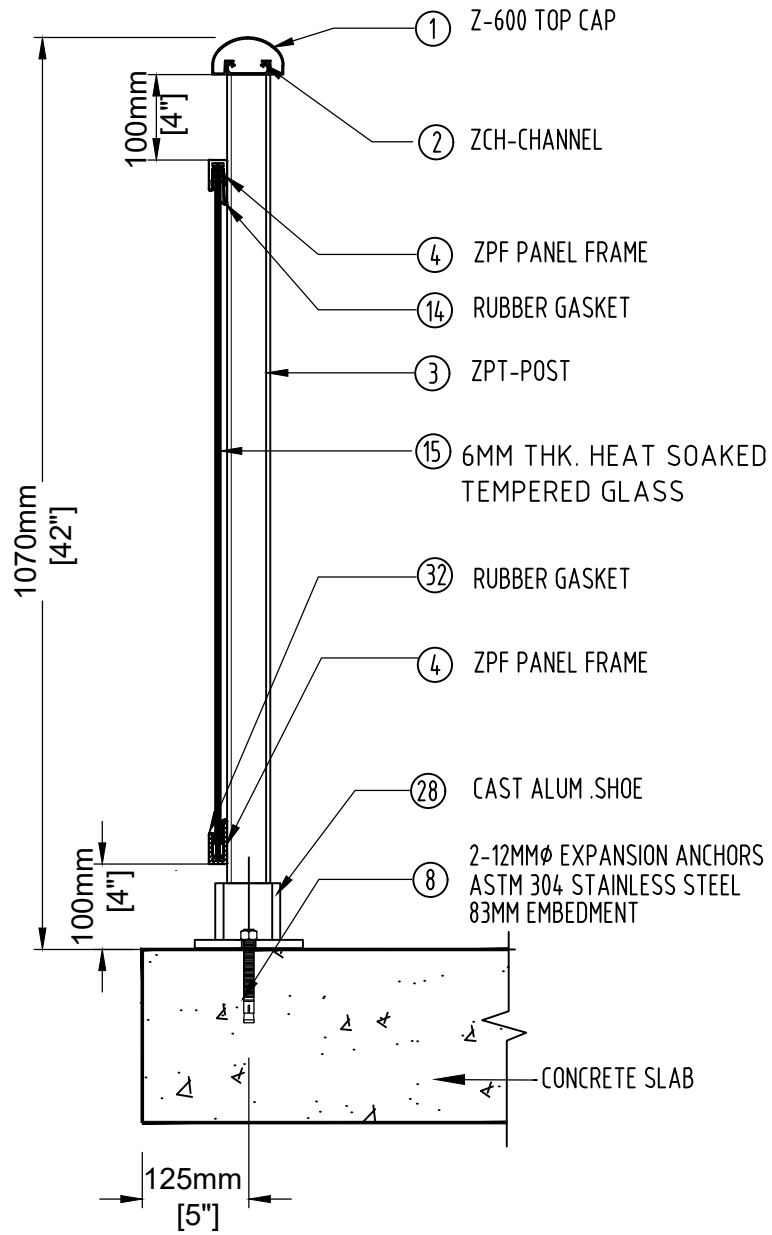

ART

aluminum railing technologies ltd.

66 Rivalda Rd, Toronto, Ontario M9M 2M3
Tel: (416) 740-9304 Fax: (416) 740-0720

CROSS SECTION TYPE - 1
ALUM. GLASS RAILING TOP CAP, TOP MOUNTED