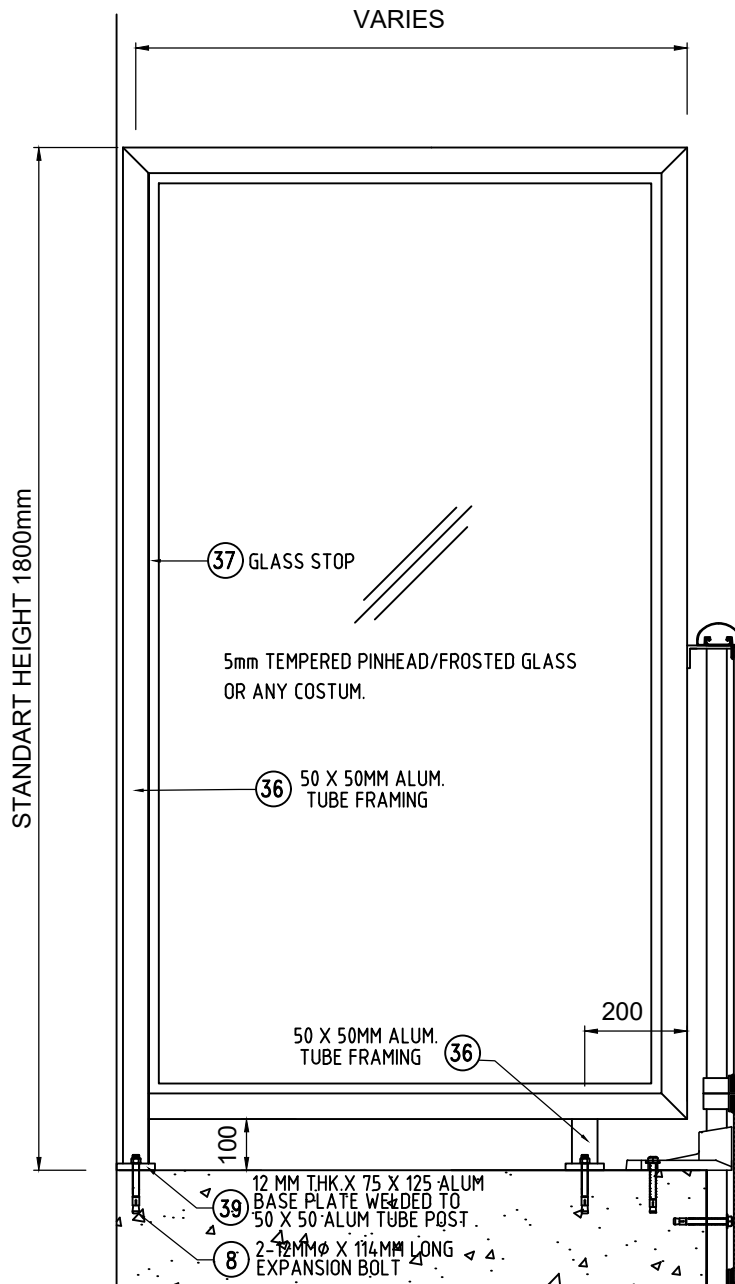

ART

aluminum railing technologies ltd.

66 Rivalda Rd, Toronto, Ontario M9M 2M3
Tel: (416) 740-9304 Fax: (416) 740-0720

DIVIDER TYPE-1A

ALUM. GLASS PANEL ON 50mm X 50MM FRAME