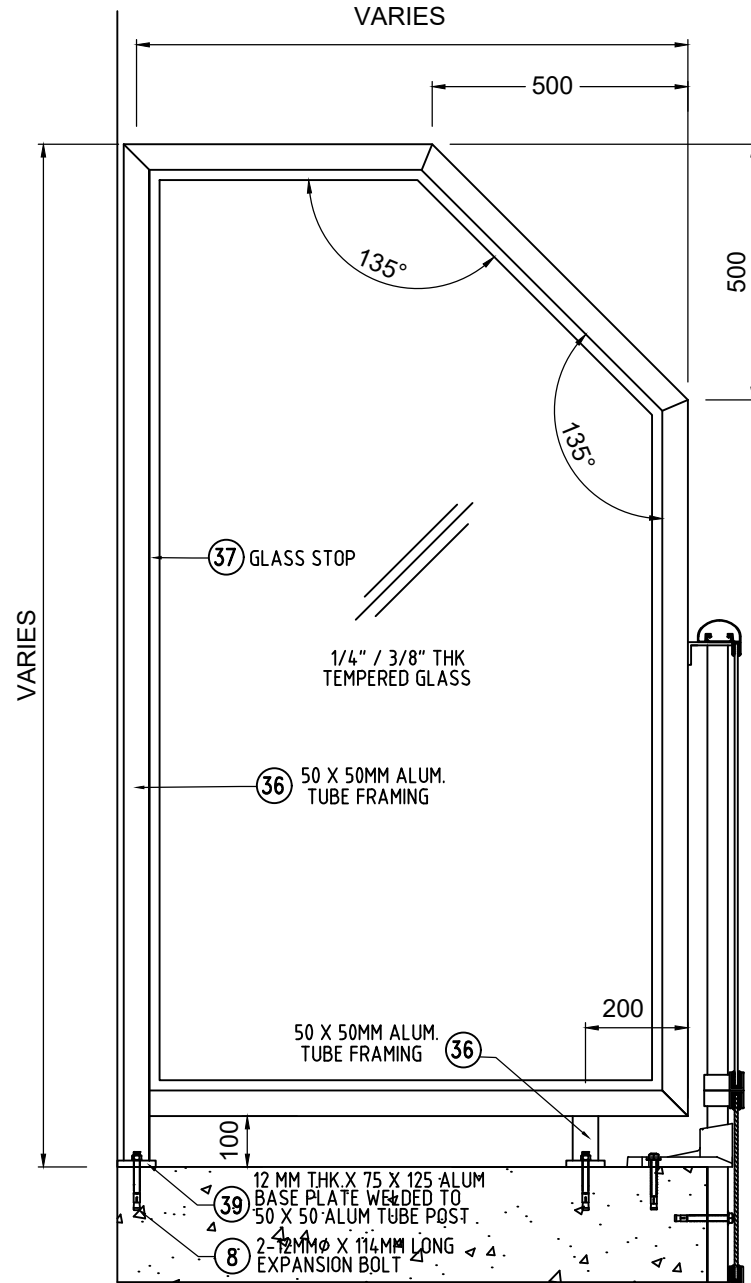

ART

aluminum railing technologies ltd.

66 Rivalda Rd, Toronto, Ontario M9M 2M3
Tel: (416) 740-9304 Fax: (416) 740-0720

DIVIDER TYPE-1

ALUM. GLASS PANEL ON 50mm X 50MM FRAME